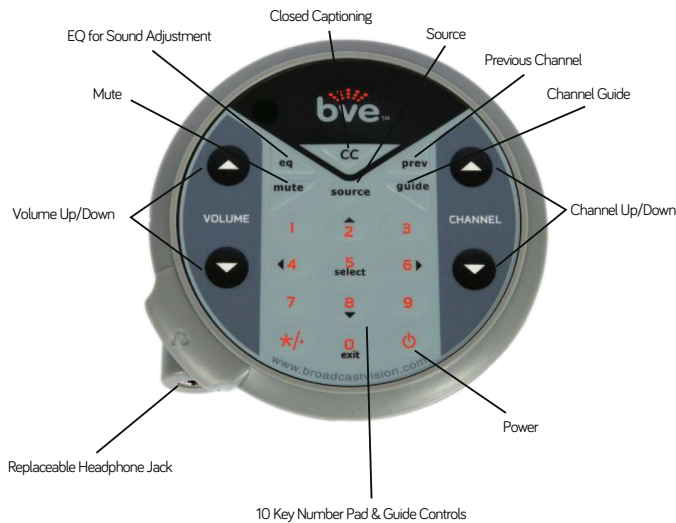

Use with our CAB or attached Controller to control ANY cable, satellite or IPTV set top box. Works with Pro-Idiom boxes from Enseo and LG.

Narrow Bezel Gives you More Viewing Screen.

Slim, sleek profile looks great on any cardio equipment.

Coax, HDMI, RCA inputs w/Digital & Analog Tuner.

Universal Mounting Pattern allows for easy installation.

## Why our Technology is Superior

Easily attaches to any existing TV mounting systems	Can be controlled using console controls on the cardio equipment	Control cable, satellite and IPTV set top boxes	2 year warranty
Use our 10 key attached controller for more functions including channel GUIDE feature	Control STBs for Pro:Idiom® and Verimatrix™ decryption	Less expensive than cardio equipment brand TVs	Important inputs including, HDMI, COAX and Component
Narrow dark grey bezel matches cardio equipment	Worldwide compatibility. Digital MPEG2, ATSC, NTSC, PAL Tuner	HD (High Definition) LED Panel	Commercial Grade

## CONTROL OPTIONS

The Universal Controller

The universal controller allows you to control **ANY** personal viewing screen and/or control **ANY** cable, satellite & IPTV set top box without the battery operated remote control.