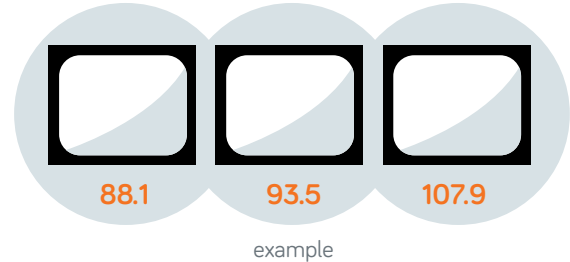

FM Wireless

The only digital input transmitter on the market - don't get stuck with expensive optical adapters. The Broadcastvision Entertainment FM Transmitter is the most universal entertainment solution available. With a transmission range of more than 25,000sq/ft, the FM transmitter provides high quality audio transmission for maximum reception. Broadcast audio wirelessly from a TV or any audio source with an audio output jack.

Uses any available radio frequencies in your area 88.1-107.9

AXS-FMTD

FM TRANSMITTER FEATURES

- Includes power supply, audio cables (3.5mm-RCA, digital optical), tune to Sign (w/ vinyl numbers) & mounting bracket.
- Fully selectable through FM-band (88.1 - 107.9)
- Transmission Range 25,000+ Square Feet
- High visibility digital LED interface for maximum ease-of-use
- Option for 100kHz and 200kHz channel spacing selection
- Line Level Stereo Input
- High Fidelity Stereo Audio
- Adjustable Audio Input Modulation Level
- Modulation Level Indicator
- Stereo On/Off Selection
- Telescoping and rotational antenna for maximum application flexibility
- Optional - BNC interface available as extremely flexible remote-antenna feature to satisfy any application
- Audio In: Analog RCA-3.5mm ,Digital Coax & Toslink.
- Power Requirements: 12V, 300mA, 2.1mm Barrel Connector
- Input impedance: 1K
- Level Gain Control: 20 mV to 1V
- Transmission Freq: 88.1-107.9MHz
- Dimensions: 5.5"w x 1.5"h x 4.75"d
- Weight: 10 oz.
- 5-year warranty